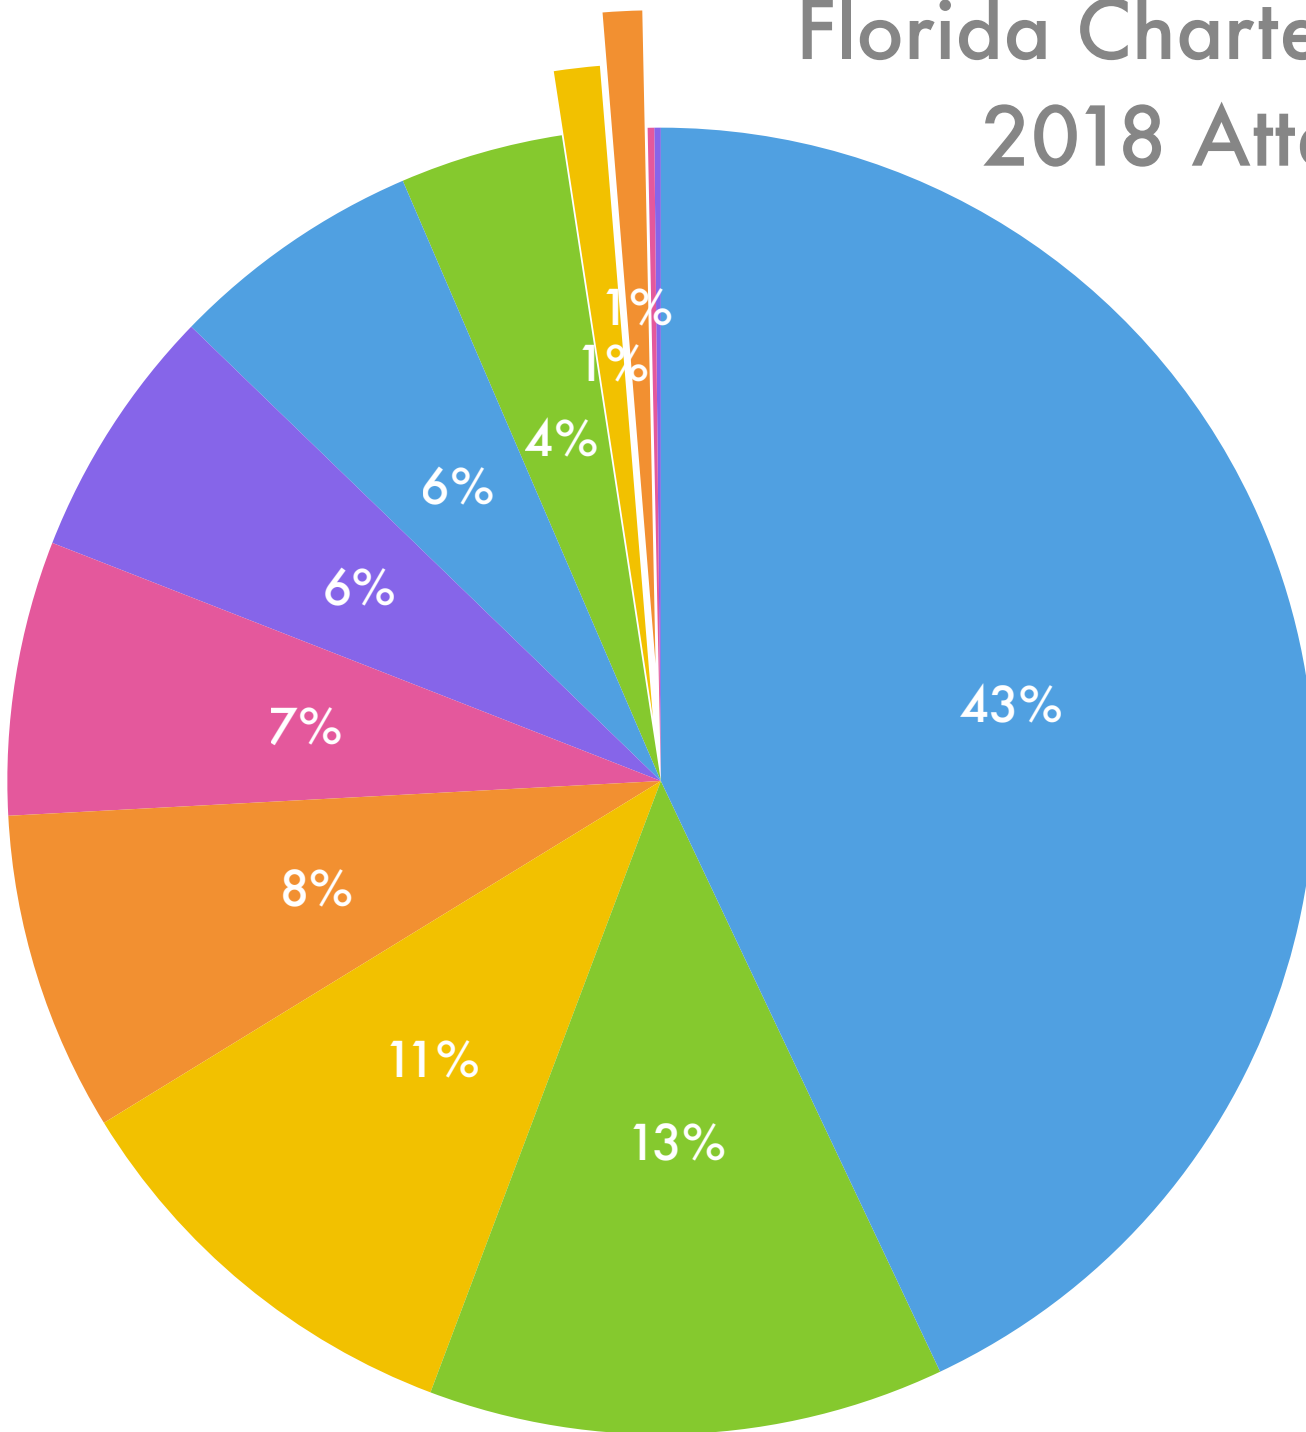

Florida Charter School Conference 2018 Attendee Demographics

- School-based Administrator
- Business / Community Representative
- School Board Member
- School Support Staff
- Teacher
- District-based Administrator
- Management Company Representative
- State Agency Official
- Educational Association Representative
- University / College Representative
- State Legislator
- Other