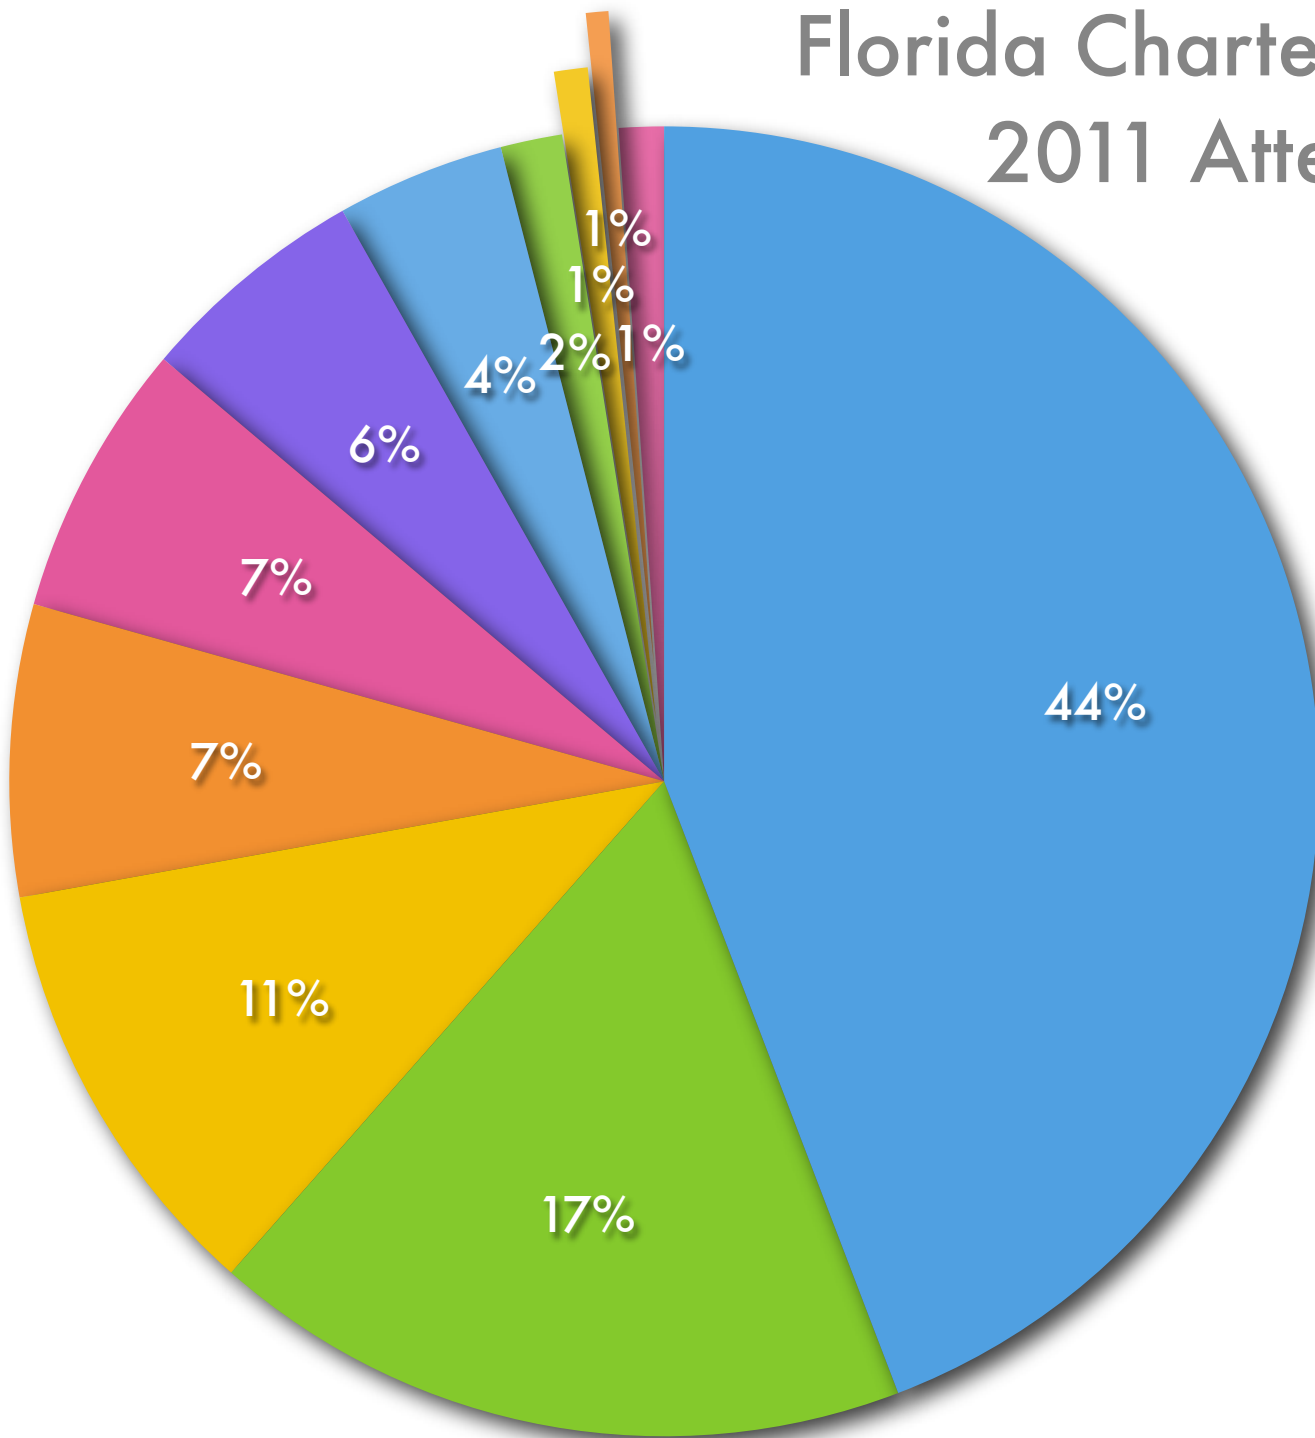

Florida Charter School Conference 2011 Attendee Demographics

- School-based Administrators
- Board Member
- Business / Community Representative
- Management Company Representatives
- Teacher
- District Employee
- State Agency Representative
- University / College Representatives
- School Support Staff
- Educational Association Representative
- Other