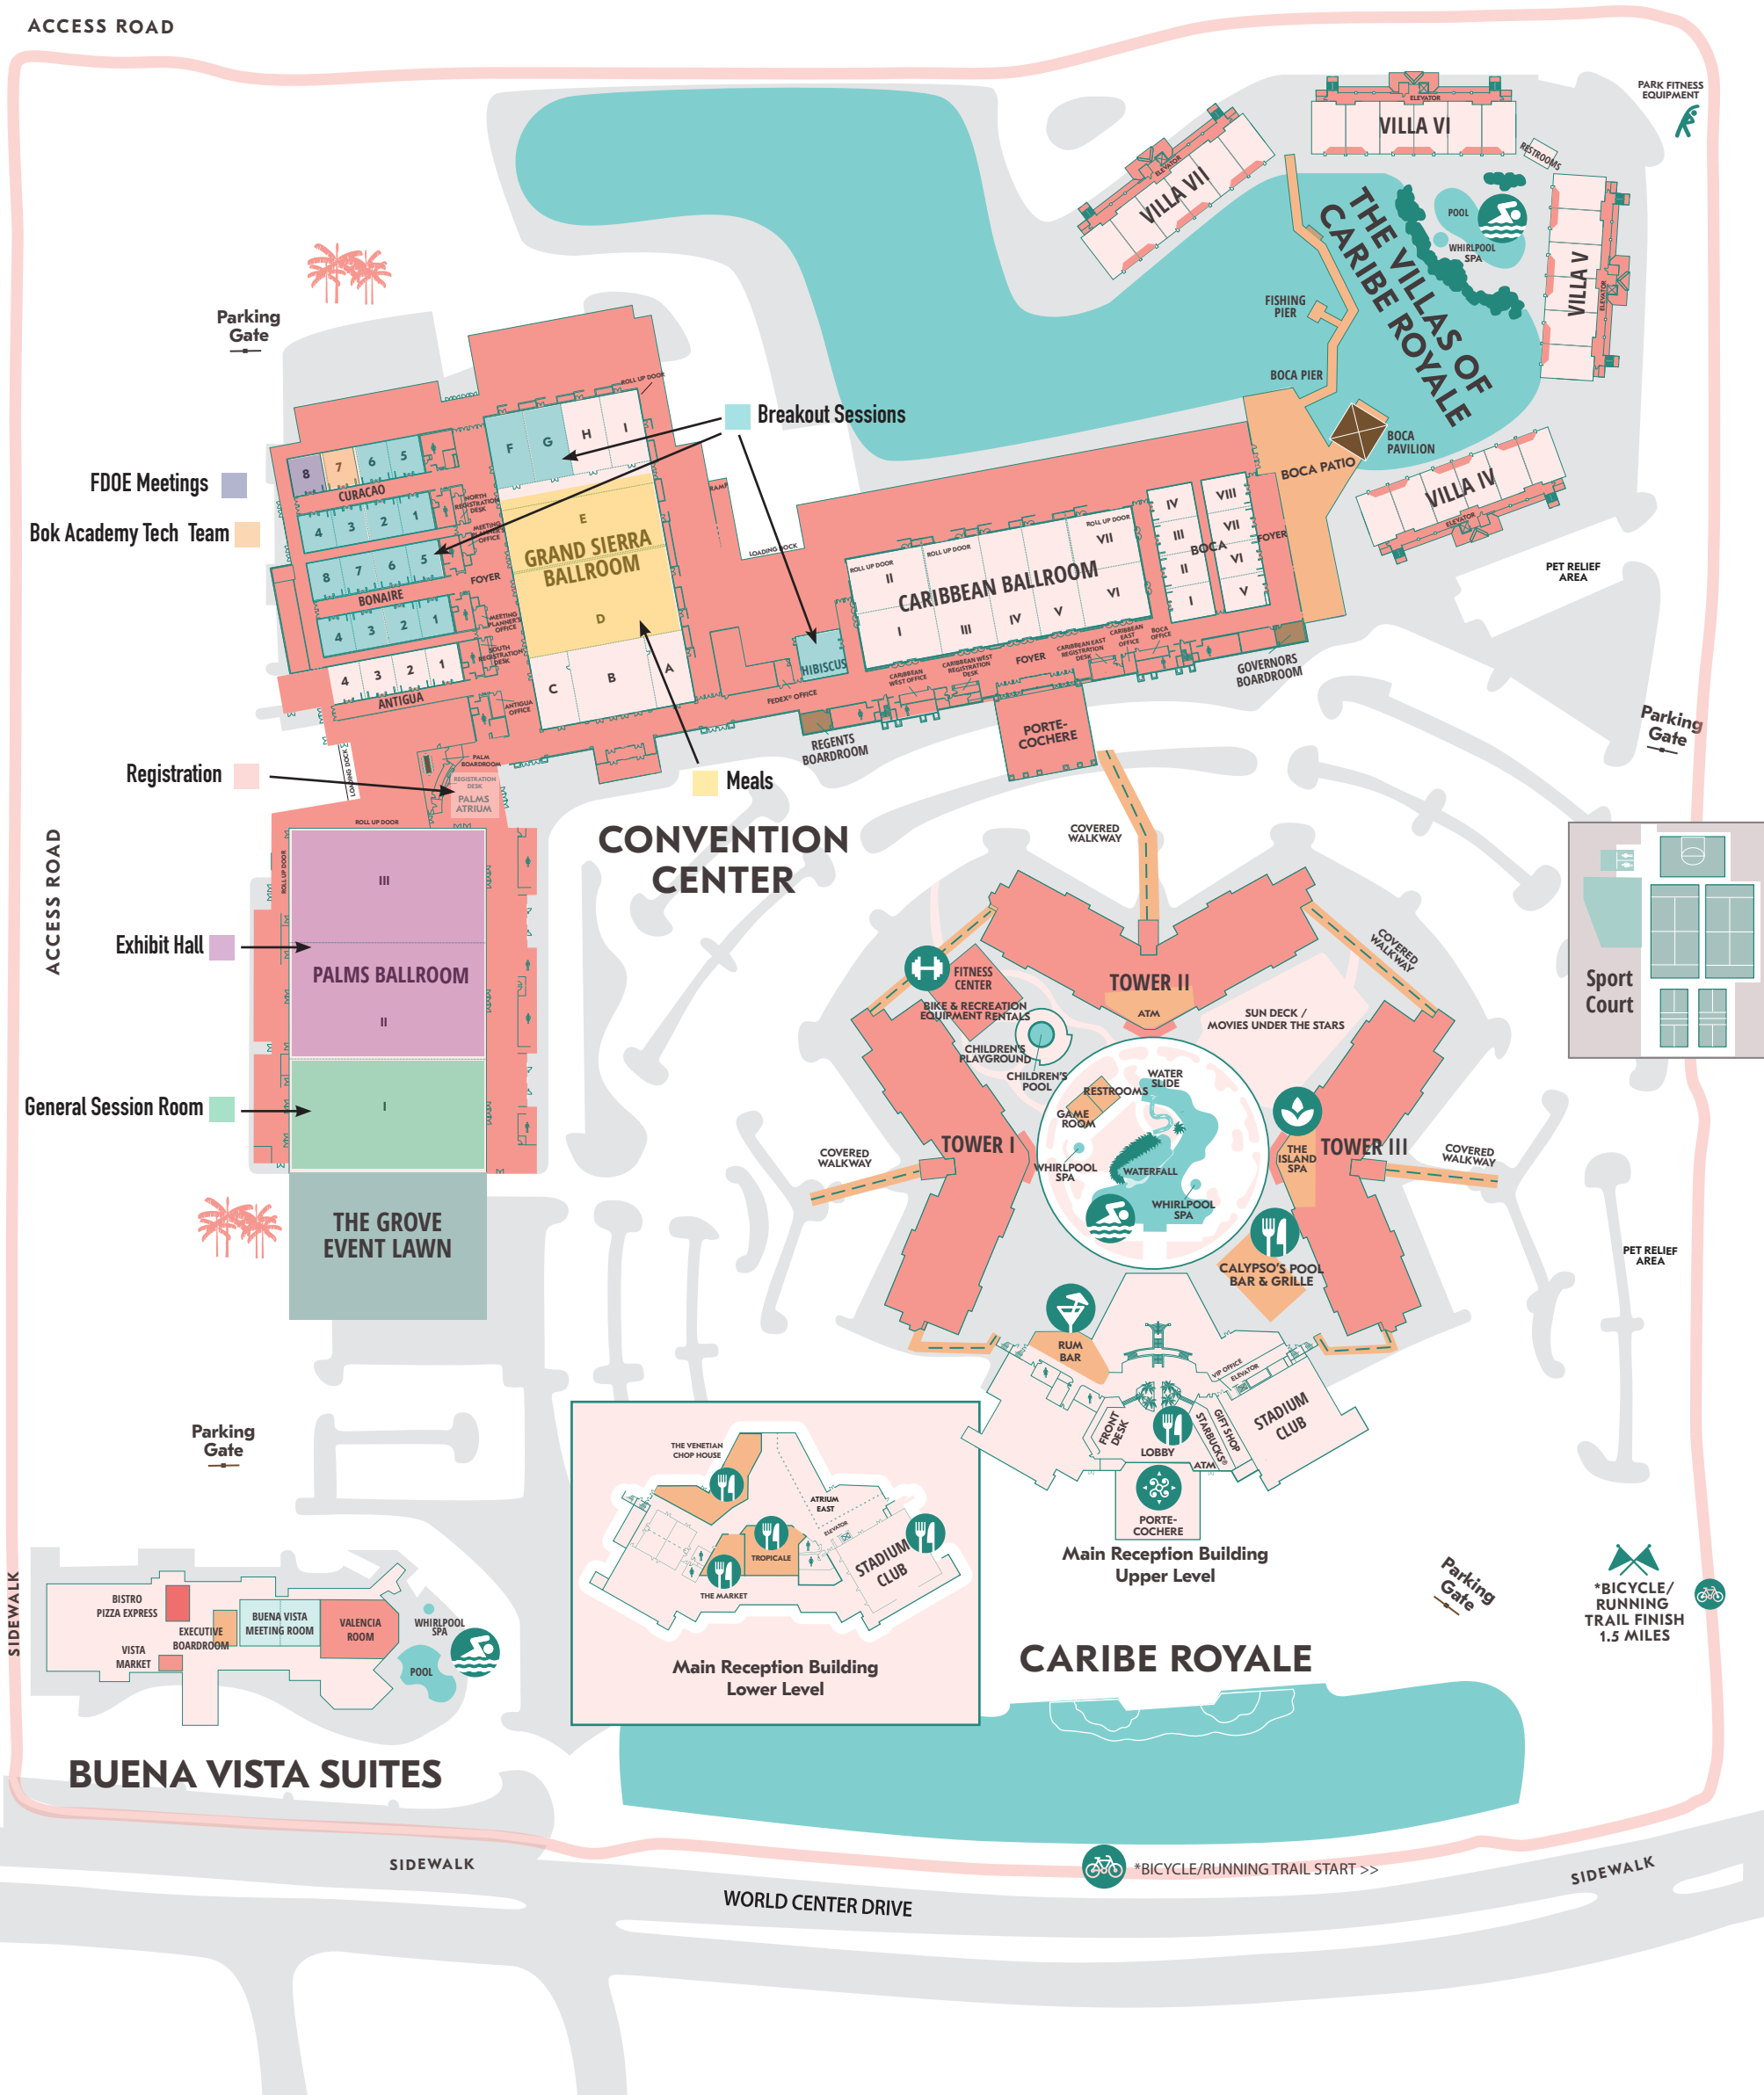

# Caribe Royale Property Map

## Map Legend

Entrance	Restrooms	Restaurants	Bars
Pools	Bike Trail	Resort Spa	Fitness Center