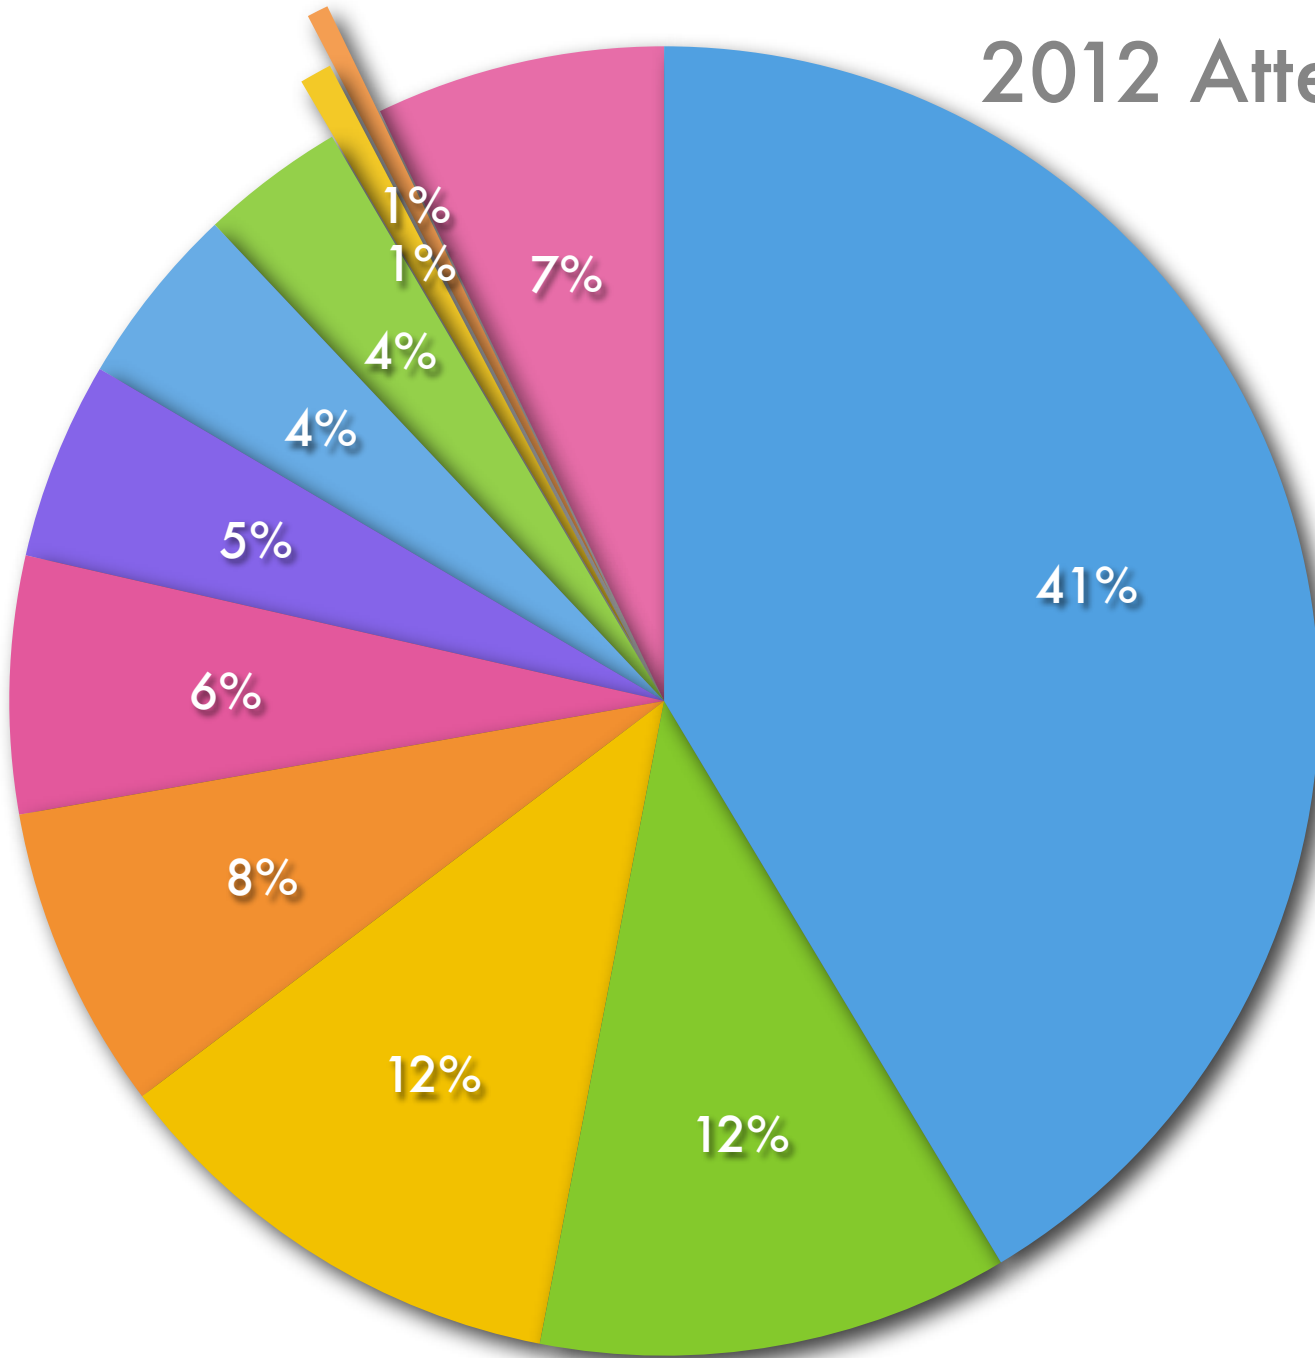

# Florida Charter School Conference 2012 Attendee Demographics

- School-based Administrators
- Board Member
- Business / Community Representative
- Management Company Representatives
- Teacher
- District Employee
- State Agency Representative
- School Support Staff
- University / College Representatives
- Educational Association Representative
- Other